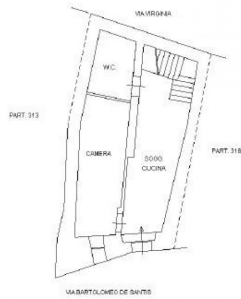

Floor:: Multilevel

Total floors:: 3

Distance from seafront:: 25.000 meter

Kitchen:: Separate kitchen

Antenna switch

Panoramic view

Availability (multiple selection) : Immediate

Nearby

PIANO S1 H= 3.75

PIANO TERRA H= 2.52

PIANO PRIMO