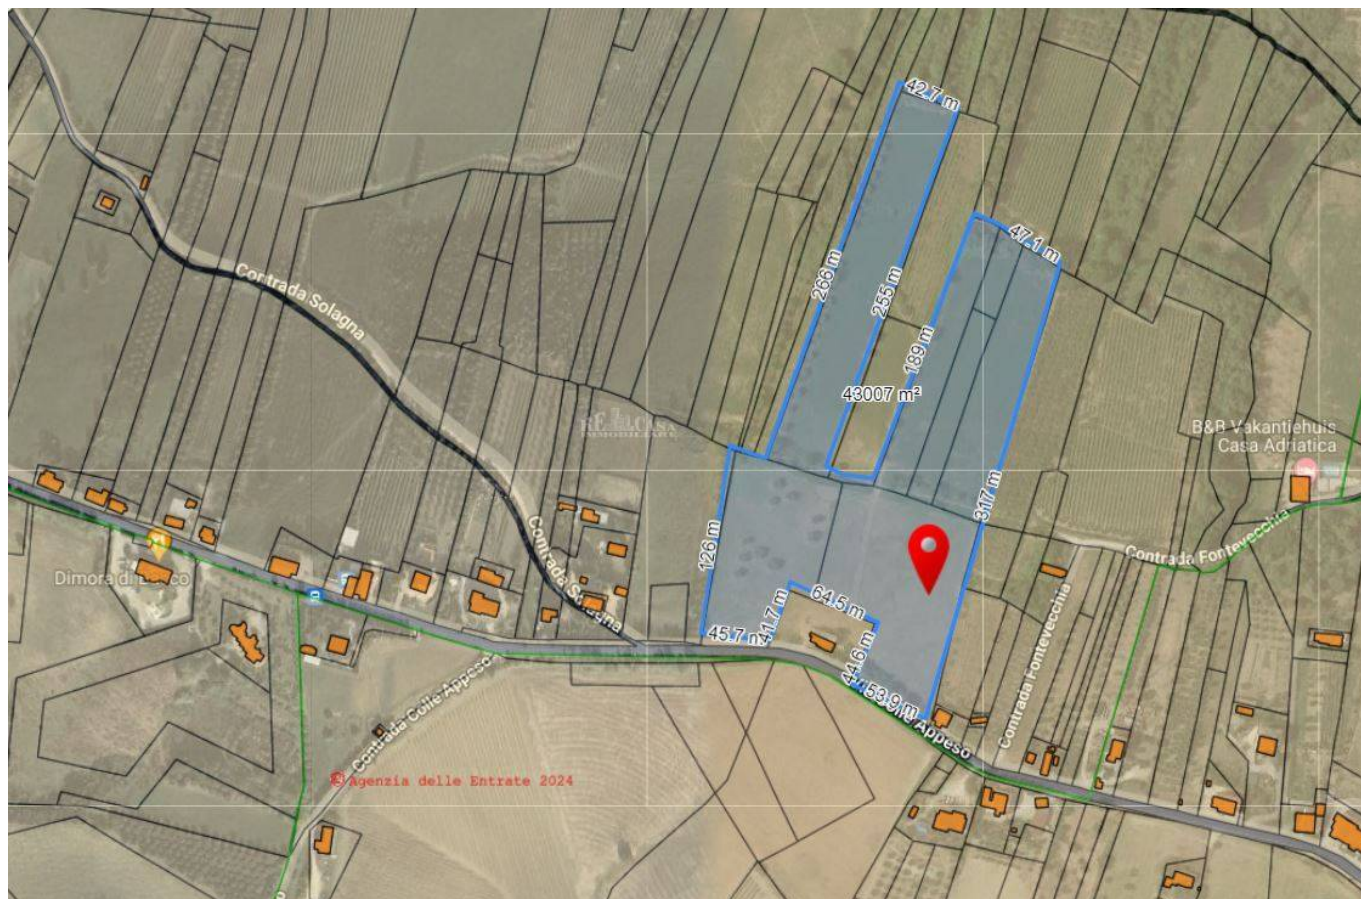

AGRICULTURAL LAND for sale in Montepreandone COLLINARE

€ 85.000
Ref. 9426

45.000 sq.m.

Features

Divisible Plot

Street front

Water pipeline

Nearby

Public means of transport: