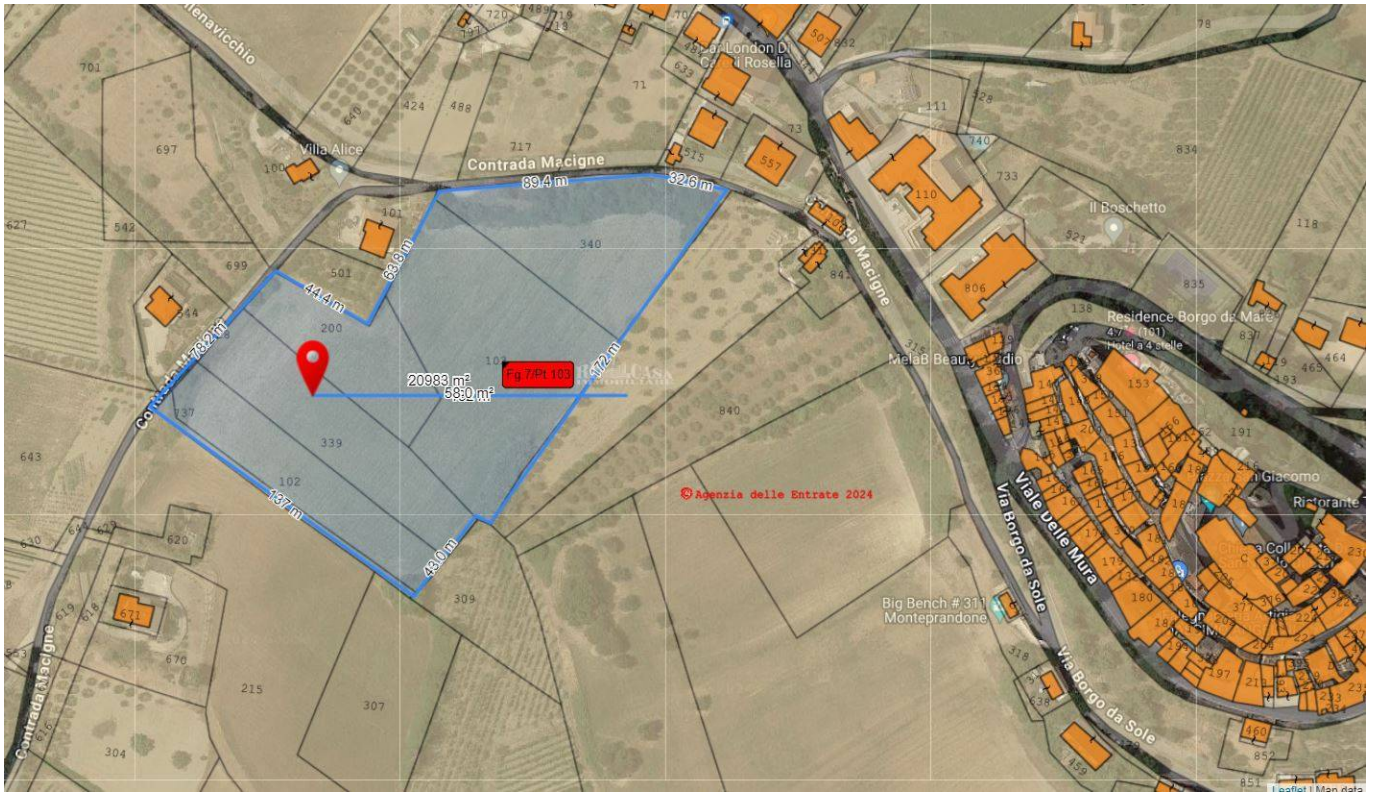

AGRICULTURAL LAND for sale in Monteprandone

COLLINARE

€ 50.000

Ref. 9448

21.000 sq.m.

Features

Divisible Plot

Street front

Water pipeline

Nearby

Public means of transport: