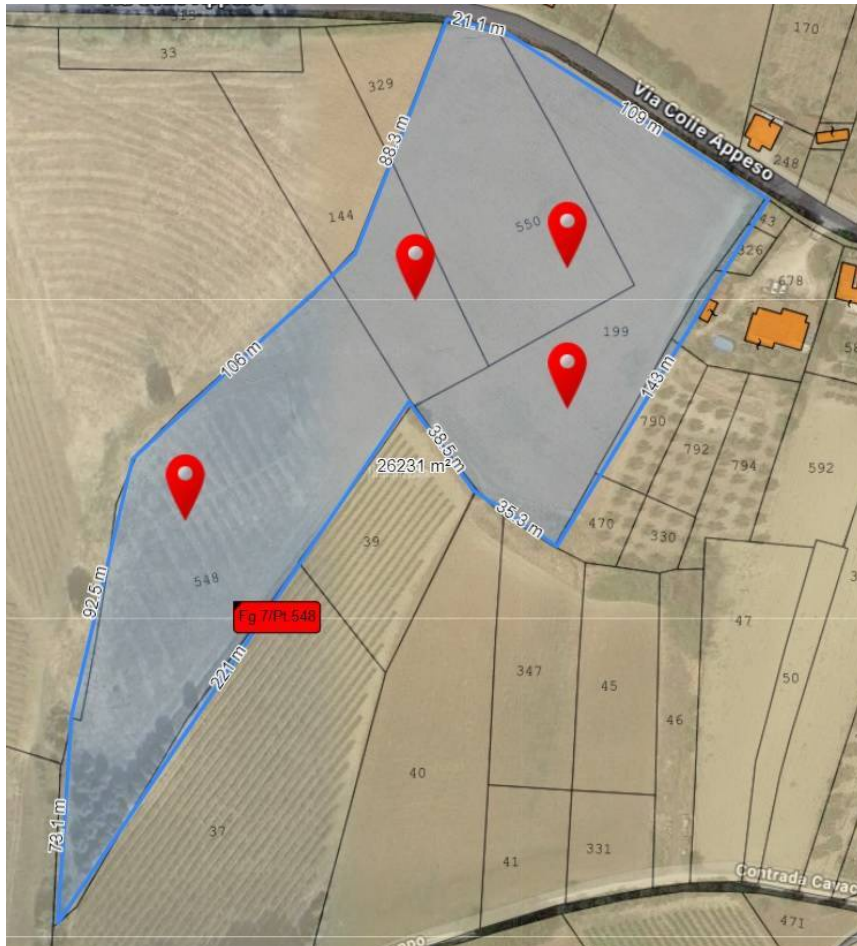

AGRICULTURAL LAND for sale in Monteprandone COLLINARE € 60.000 Ref. 9449

Foglio 7 part 548 + 549+ + 550 + 199 MONTEPRANDONE TOT MQ 26.231

26.500 sq.m.

Features

Divisible Plot

Street front

Water pipeline

Nearby