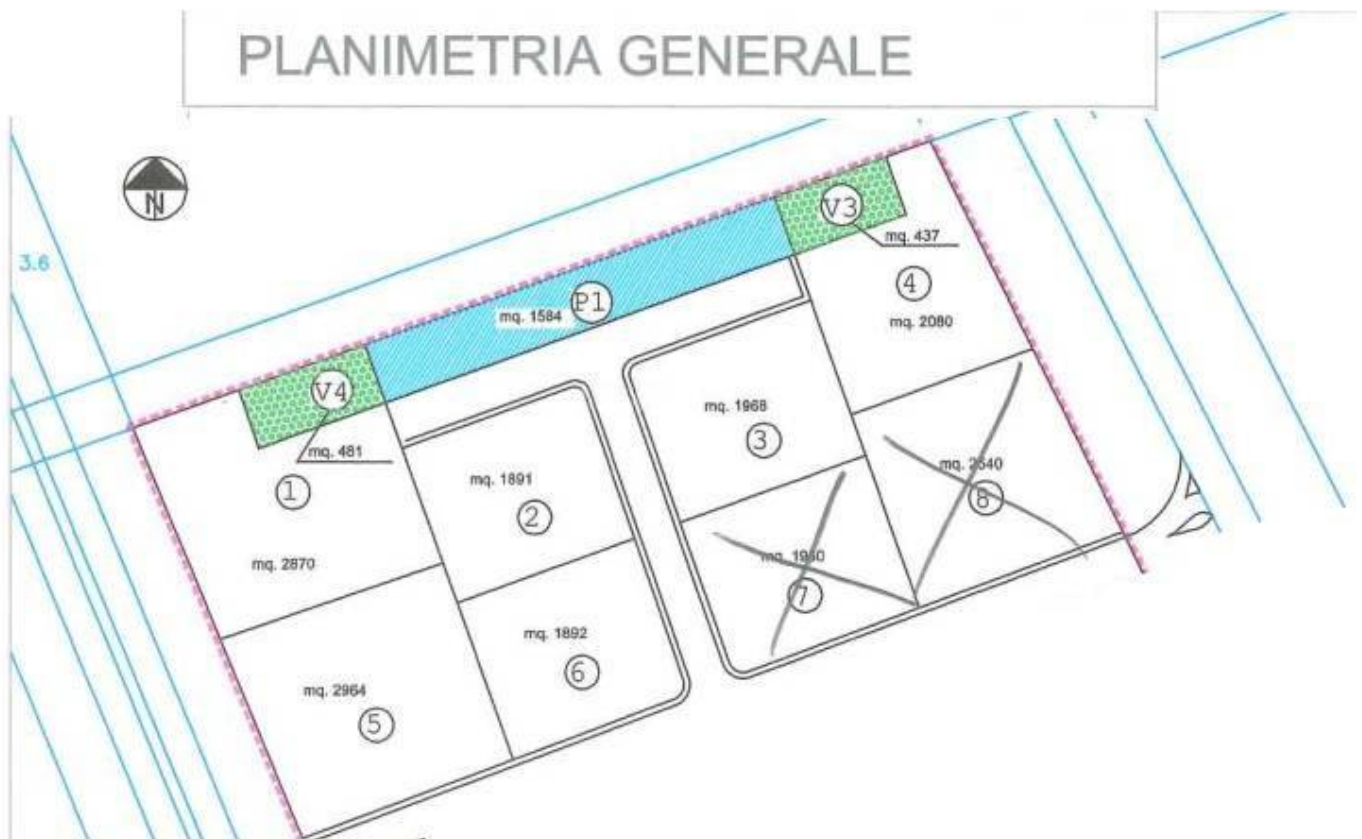

**BUILDING PLOT FOR COMMERCIAL PURPOSE /
ARTISIAN PURPOSE for sale in San Benedetto del
Tronto
RESIDENZIALE (sopra la Strada Statale)
Price on Application
Ref. 9508**

20.000 sq.m.

Features

Buildable sq.m.: 20.000 sq.m.

Divisible Plot

Street front

Water pipeline

Light

Methane

Telephone lines

Re Casa S.r.l.s.
Via San Francesco n. 13 b/c - 63074 San Benedetto del
Tronto (AP)
0735365467

Nearby

Public means of transport:

Shopping centre:

PLANIMETRIA GENERALE

Re Casa S.r.l.s.

Via San Francesco n. 13 b/c - San Benedetto del Tronto (AP) - 0735365467
info@recasa.it - <https://www.recasa.it/en>
VAT 02426430449