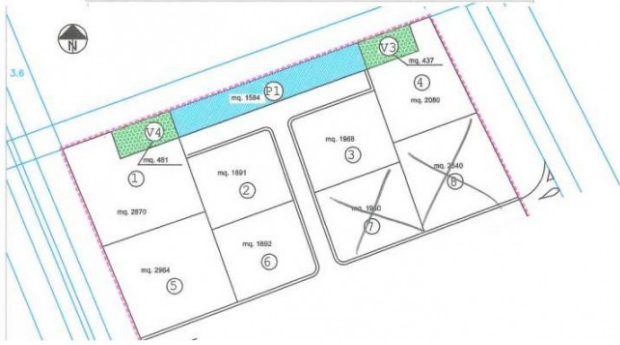

**BUILDING PLOT FOR COMMERCIAL PURPOSE /
ARTISIAN PURPOSE for sale in San Benedetto del
Tronto
RESIDENZIALE (sopra la Strada Statale)
Price on Application
Ref. 9508**

20.000 sq.m.

Features

Buildable sq.m.: 20.000 sq.m.

Divisible Plot

Street front

Water pipeline

Light

Methane

Telephone lines

Re Casa S.r.l.s.
Via San Francesco n. 13 b/c - 63074 San Benedetto del
Tronto (AP)
0735365467

Nearby

Public means of transport:

Shopping centre:

PLANIMETRIA GENERALE

Re Casa S.r.l.s.

Via San Francesco n. 13 b/c - San Benedetto del Tronto (AP) - 0735365467
info@recasa.it - <https://www.recasa.it/en>
VAT 02426430449